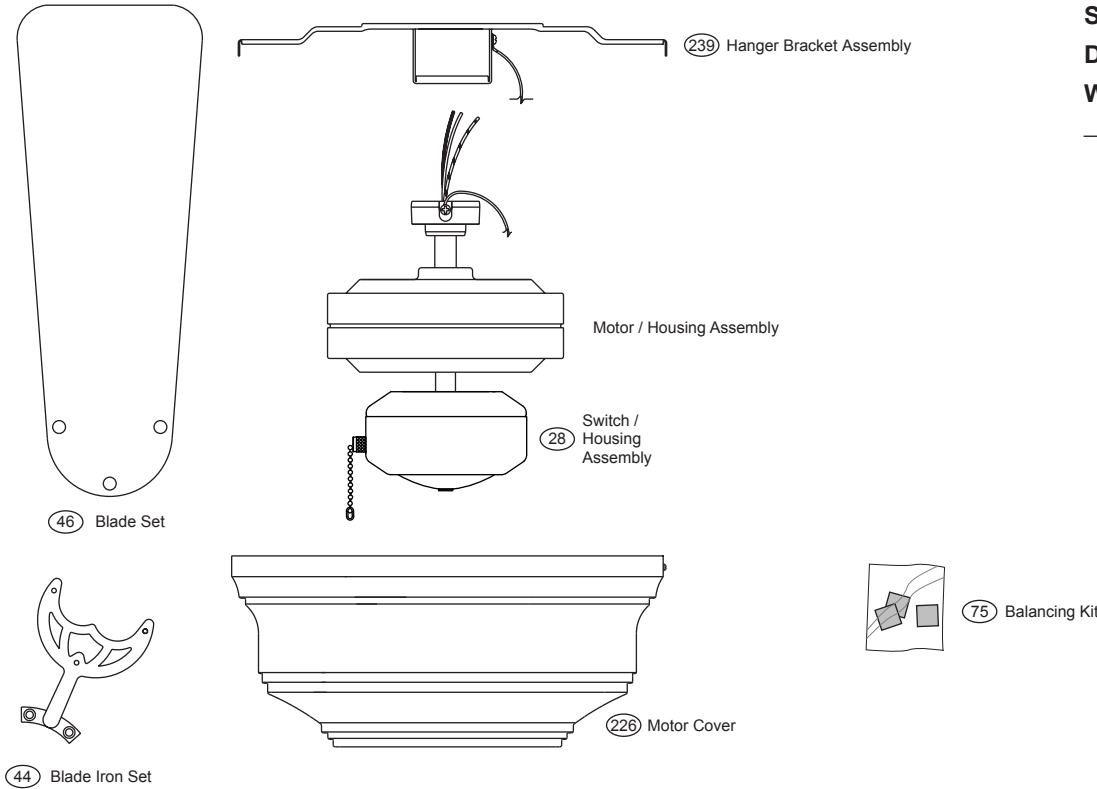

PARTS GUIDE

Using the Parts Guide below, check to make sure all parts are included in the box.
If parts are missing or damaged call 1-888-830-1326.
PLEASE DO NOT RETURN THIS PRODUCT TO THE STORE.

Before installing your fan, record the following information for your records and warranty assistance.

Fan Parts (Not Drawn to Scale)

Model Name _____
Catalog No. _____
Serial No. _____
Date Purchased _____
Where Purchased _____

Missing / Broken Parts:
Call 1-888-830-1326

1. **Fan does not work:**
1. Reference the Trouble Shooting guide in your Instruction Manual.
  2. Call your Local Service Center.
  3. Call Technical Support at 901-248-2222.

For additional information on:
Hunter Products • Trouble Shooting
Dealer Location • Service Center Locator
Call 1-800-448-6837
www.hunterfan.com

Hardware (Drawn to Scale)